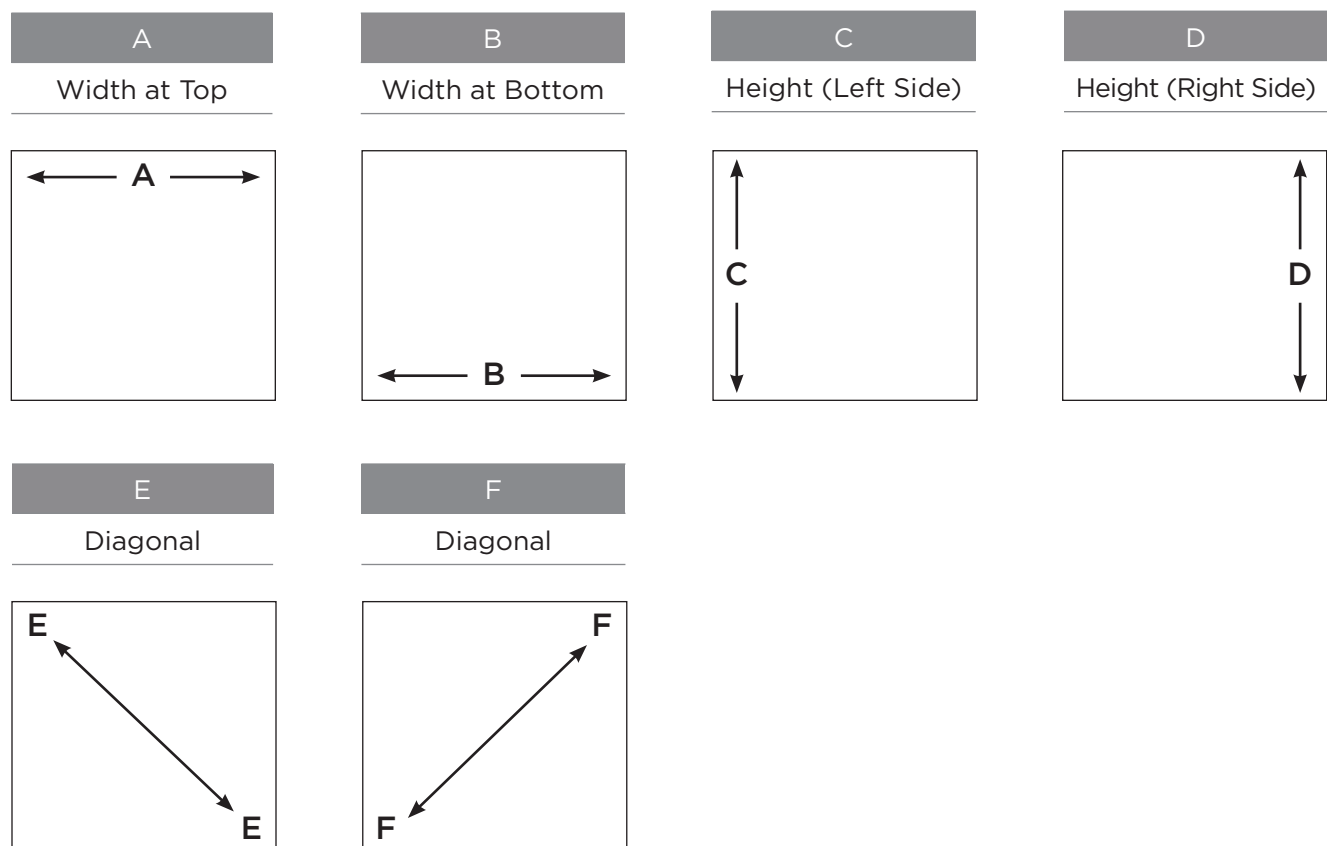

INTERIOR DOORS & HARDWARE | HOW TO ORDER

MEASURING THE OPENING

MEASURE THE FINISHED OPENING

It is important that the customer measures their finished opening in the following places to the nearest 1/8"

BYPASS DOORS

BIFOLD & PIVOT DOORS

INTERIOR DOORS & HARDWARE | HOW TO ORDER

GENERAL SIZING INFORMATION

STANDARD SIZES FOR 81" URBAN SLIDING BYPASS DOORS	
SIZE	# OF PANELS
48" x 81"	2
60" x 81"	2
72" x 81"	2

No custom sizing available on Urban doors

STANDARD SIZES FOR 80-1/2" SLIDING BYPASS DOORS	
SIZE	# OF PANELS
48" x 80-1/2"	2
60" x 80-1/2"	2
72" x 80-1/2"	2
84" x 80-1/2"	2
96" x 80-1/2"	2
108" x 80-1/2"	3
120" x 80-1/2"	3
144" x 80-1/2"	3
192" x 80-1/2"	4

STANDARD SIZES FOR 80-1/2" URBAN PIVOT DOORS	
SIZE	# OF PANELS
24" x 80-1/2"	2
30" x 80-1/2"	2
36" x 80-1/2"	2

No custom sizing available on Urban doors

STANDARD SIZES FOR BARN DOORS		
SLAB SIZES	OPENING SIZES	TRACK LENGTH(S)
18" x 84" (x2)	28" x 32"	78-3/4"
36" x 84"	28" x 32"	78-3/4"
42" x 84"	32" x 38"	83" / 96"