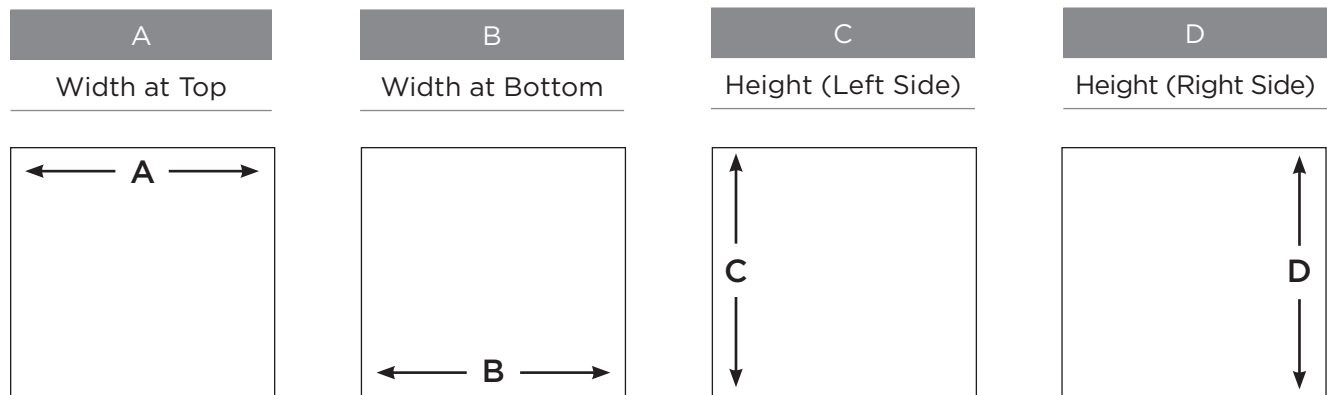

INTERIOR DOORS & HARDWARE | HOW TO ORDER

MEASURING THE OPENING

MEASURE THE FINISHED OPENING

It is important that the customer measures their finished opening in the following places to the nearest 1/8"

BYPASS DOORS

BIFOLD & PIVOT DOORS

INTERIOR DOORS & HARDWARE | HOW TO ORDER

GENERAL SIZING INFORMATION

STANDARD SIZES FOR 81" URBAN SLIDING BYPASS DOORS	
SIZE	# OF PANELS
48" x 81"	2
60" x 81"	2
72" x 81"	2

No custom sizing available on Urban doors

STANDARD SIZES FOR 80-1/2" SLIDING BYPASS DOORS	
SIZE	# OF PANELS
48" x 80-1/2"	2
60" x 80-1/2"	2
72" x 80-1/2"	2
84" x 80-1/2"	2
96" x 80-1/2"	2
108" x 80-1/2"	3
120" x 80-1/2"	3
144" x 80-1/2"	3
192" x 80-1/2"	4

STANDARD SIZES FOR 80-1/2" URBAN PIVOT DOORS	
SIZE	# OF PANELS
24" x 80-1/2"	2
30" x 80-1/2"	2
36" x 80-1/2"	2

No custom sizing available on Urban doors

STANDARD SIZES FOR BARN DOORS		
SLAB SIZES	OPENING SIZES	TRACK LENGTH(S)
18" x 84" (x2)	28" x 32"	78-3/4"
36" x 84"	28" x 32"	78-3/4"
42" x 84"	32" x 38"	83" / 96"